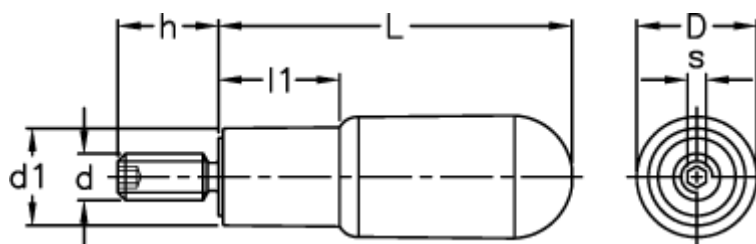

Data Sheet

Article number: 2304120641

Description: E+G Two-volume revolving handle
I.621/65+x-M8

Measures

$D = 22.0$

$d_1 = 18.0$

$d_6g = M8$

$h = 15$

$L = 65$

$l_1 = 21$

$s = 4$